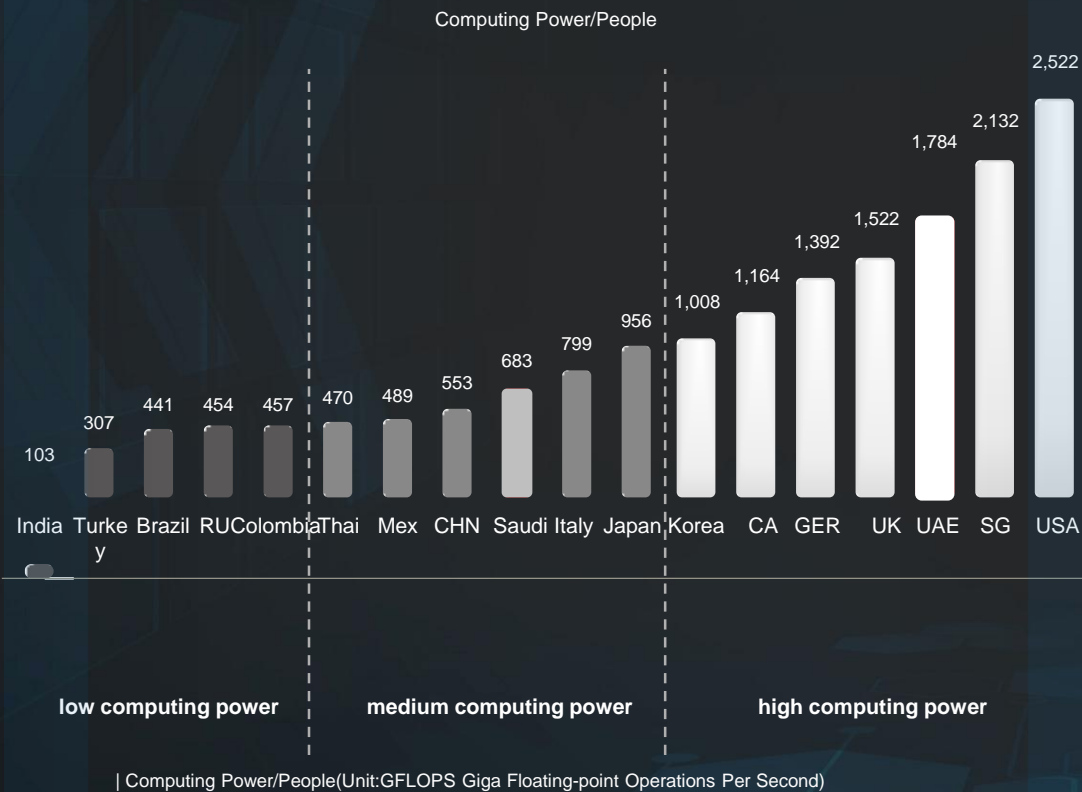

The Middle East is Experiencing an Explosion of Computing Power and Data

The Average Computing Power in the First Class