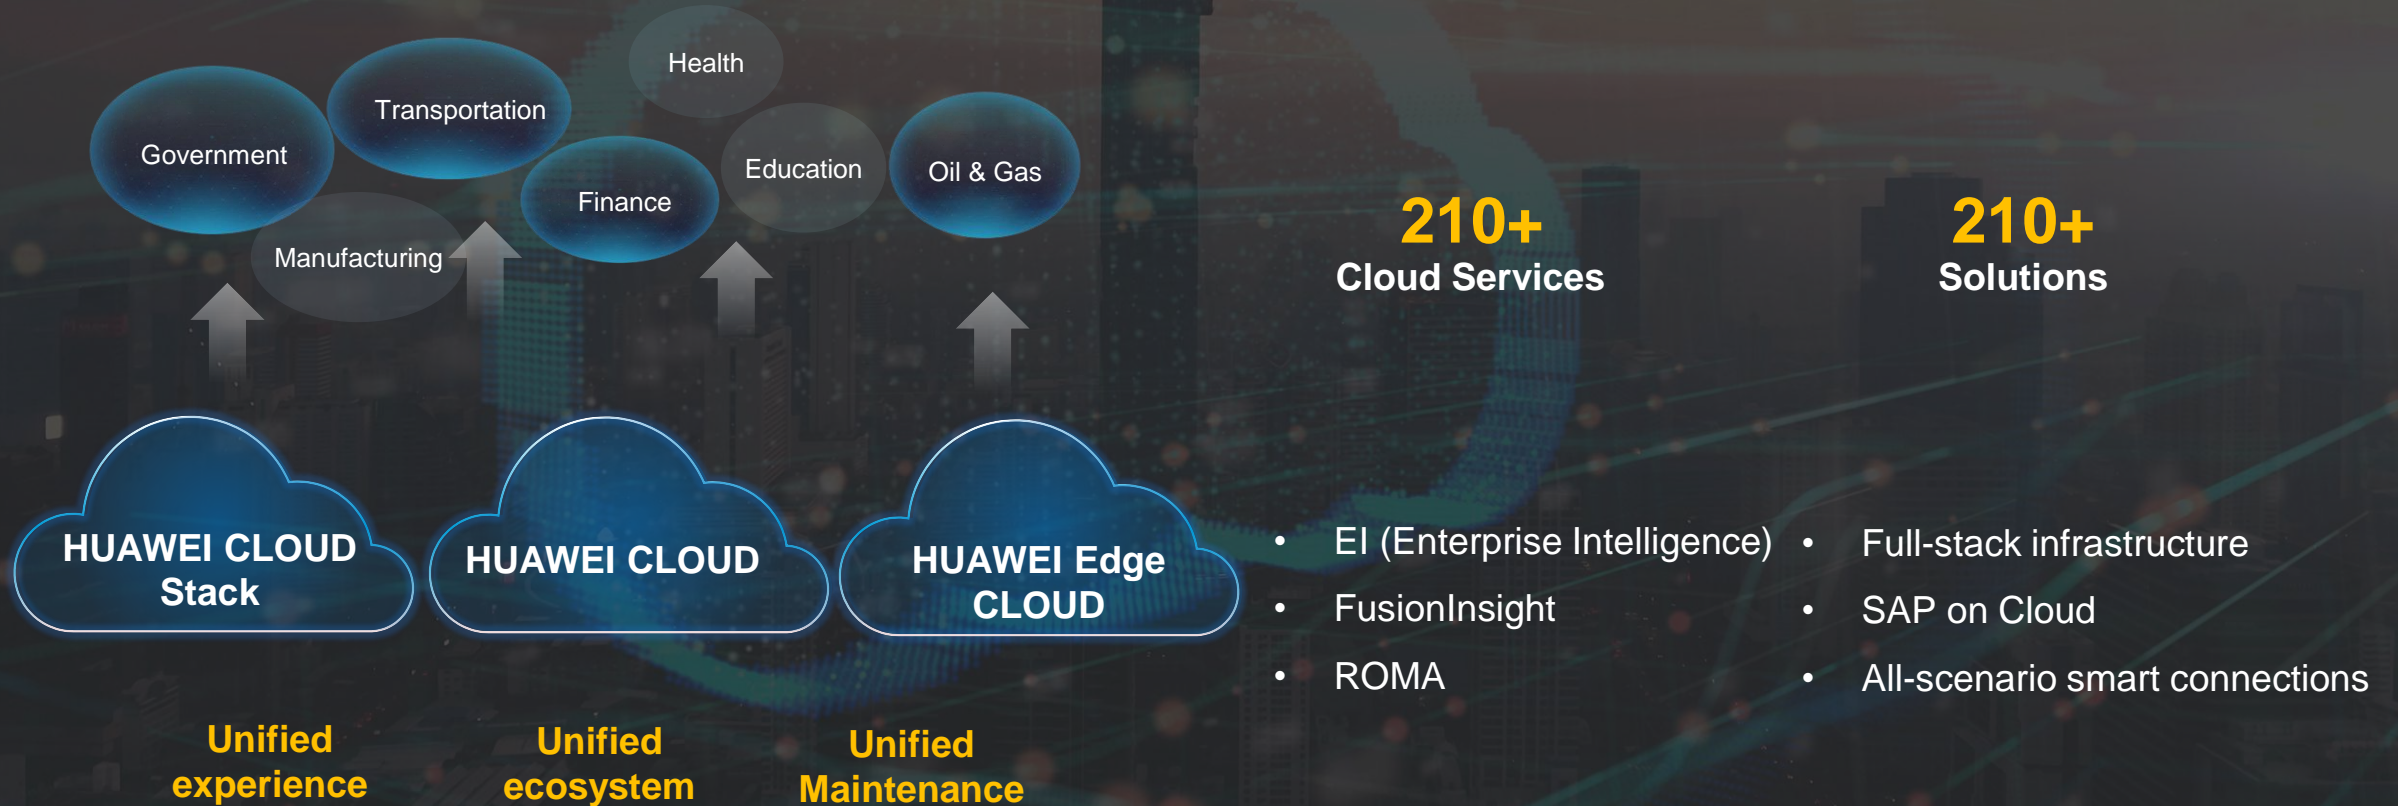

### Be Pretty, Be Safe

MOGU Builds a Multi-Cloud Platform to Enhance Host Security

Secure management and O&M efficiency

Server security management

# HUAWEI CLOUD: Diverse Services and Flexible Deployment