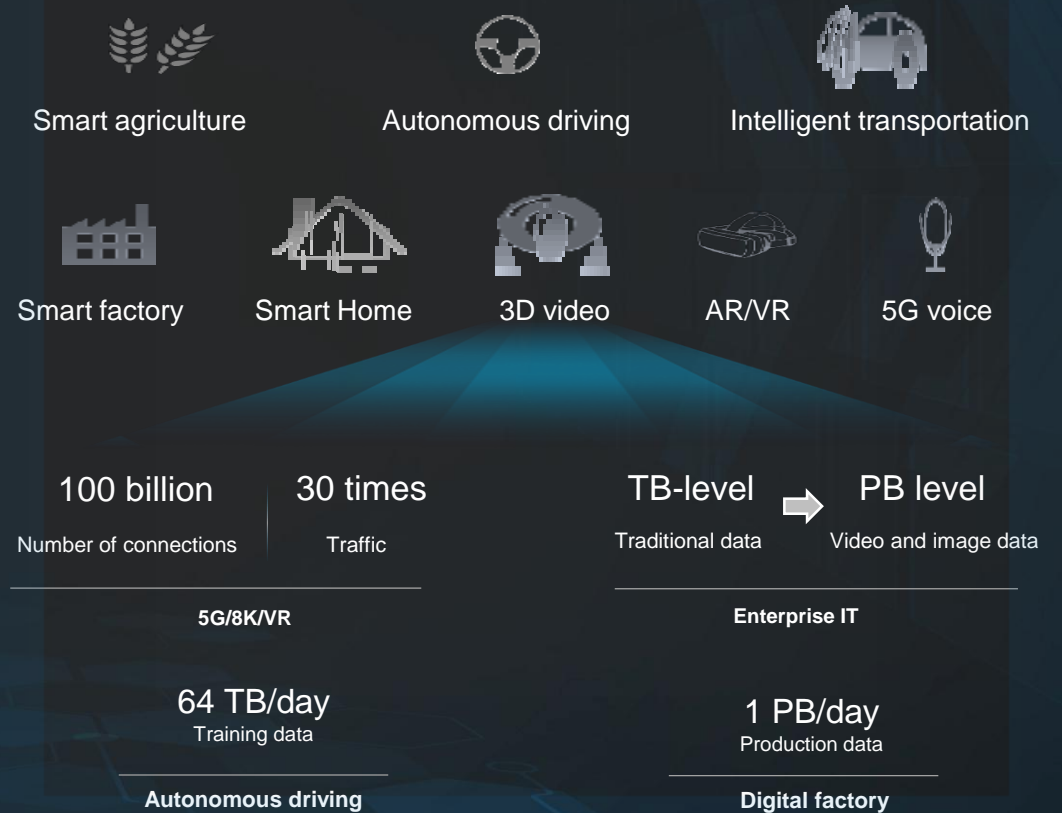

Data is booming with new service